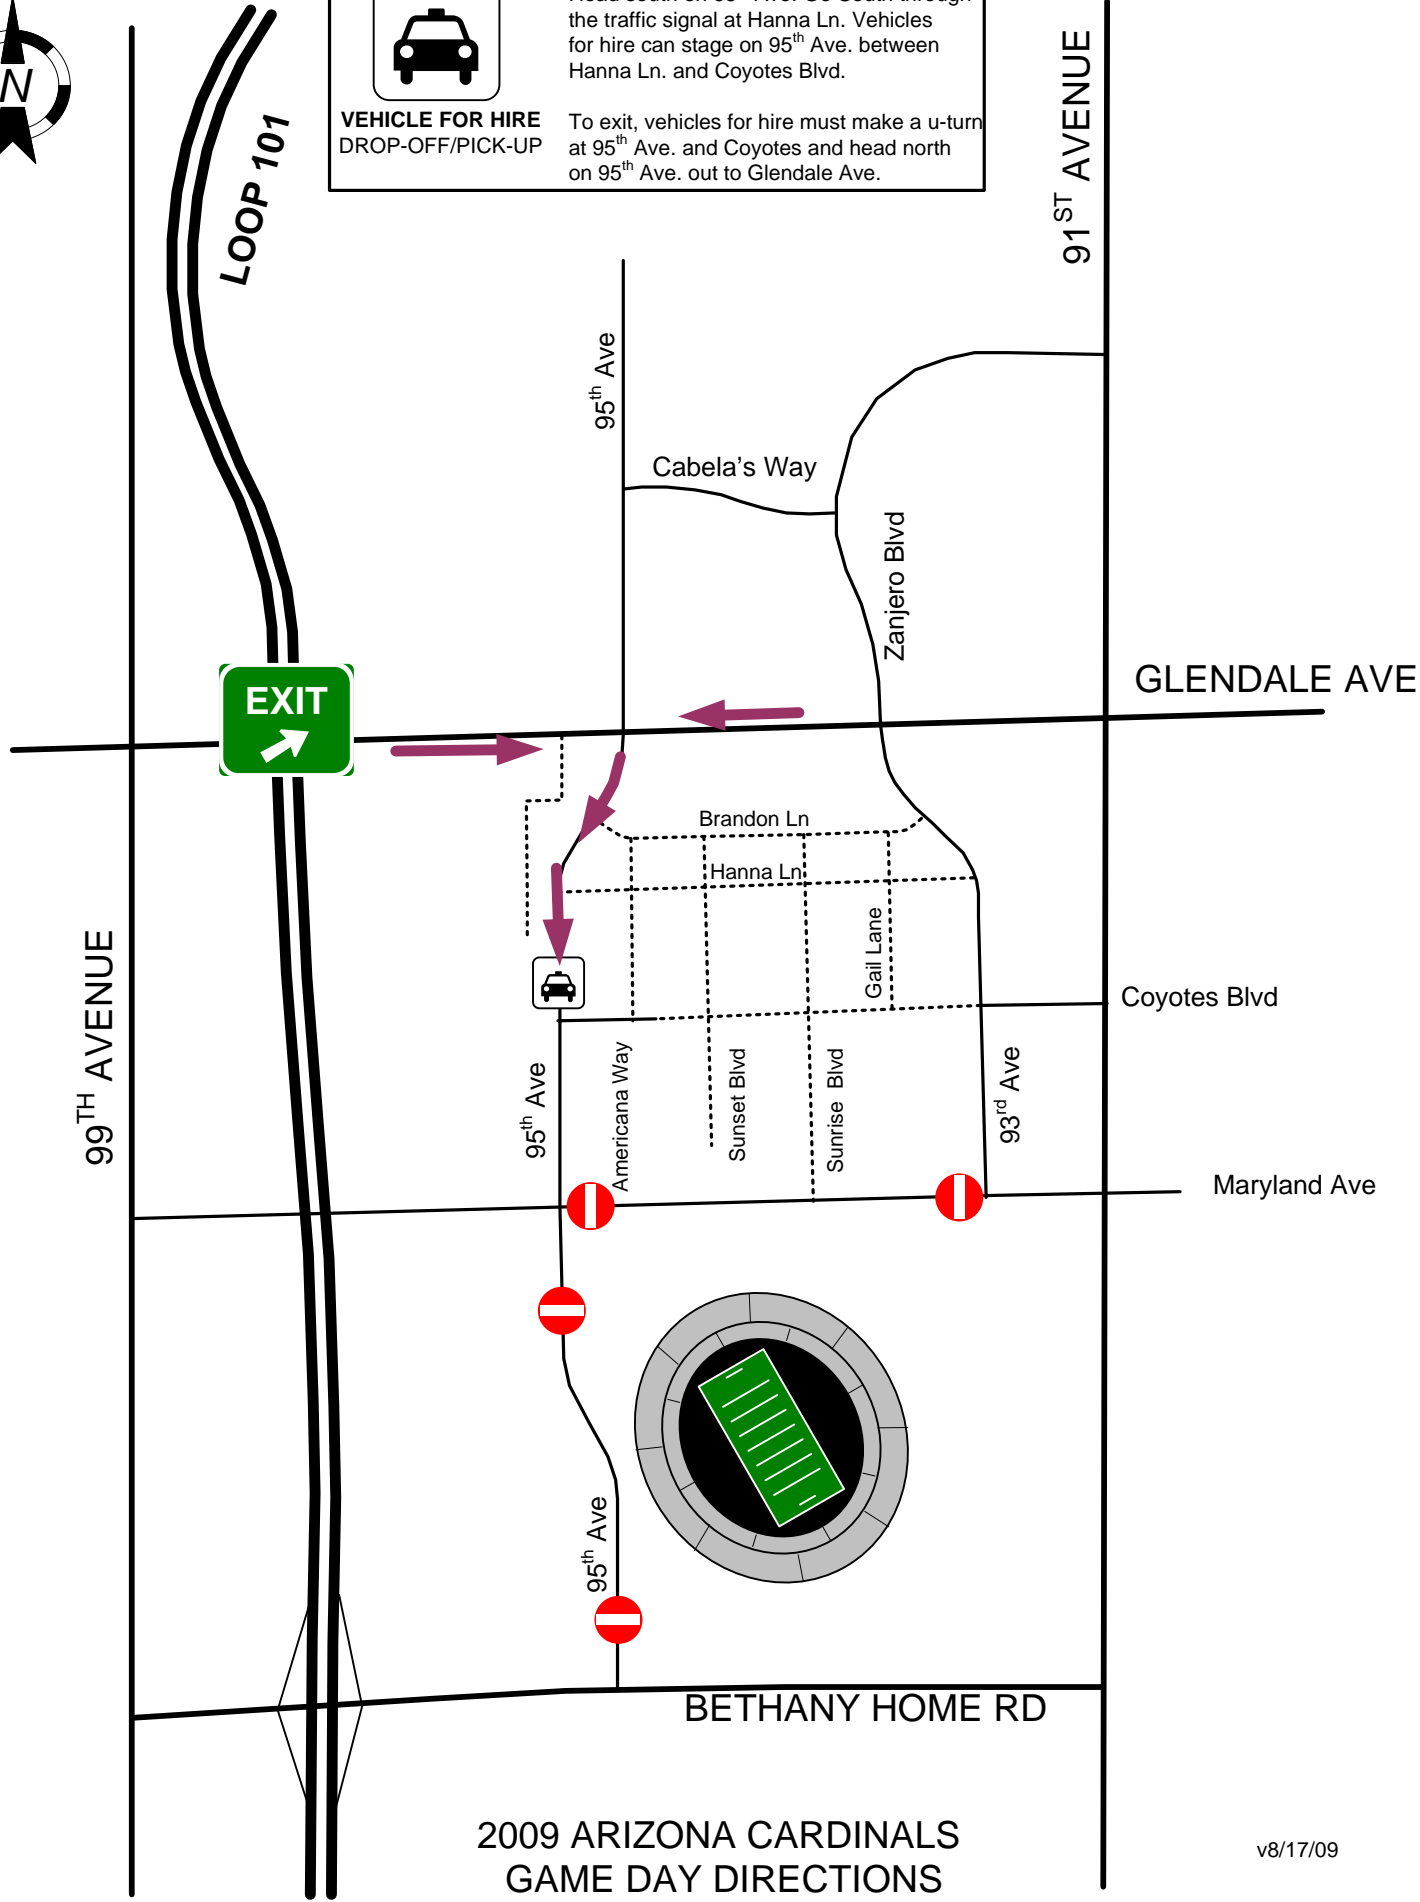


 **Driving Directions:** From Glendale Ave. Head south on 95th Ave. Go South through the traffic signal at Hanna Ln. Vehicles for hire can stage on 95th Ave. between Hanna Ln. and Coyotes Blvd.

VEHICLE FOR HIRE DROP-OFF/PICK-UP To exit, vehicles for hire must make a u-turn at 95th Ave. and Coyotes and head north on 95th Ave. out to Glendale Ave.

LOOP 101

91ST AVENUE

99TH AVENUE

95th Ave

Cabela's Way

Zanjero Blvd

GLENDALE AVE

Brandon Ln

Hanna Ln

Gail Lane

95th Ave

Americana Way

Sunset Blvd

Sunrise Blvd

93rd Ave

Coyotes Blvd

Maryland Ave

95th Ave

BETHANY HOME RD

2009 ARIZONA CARDINALS GAME DAY DIRECTIONS