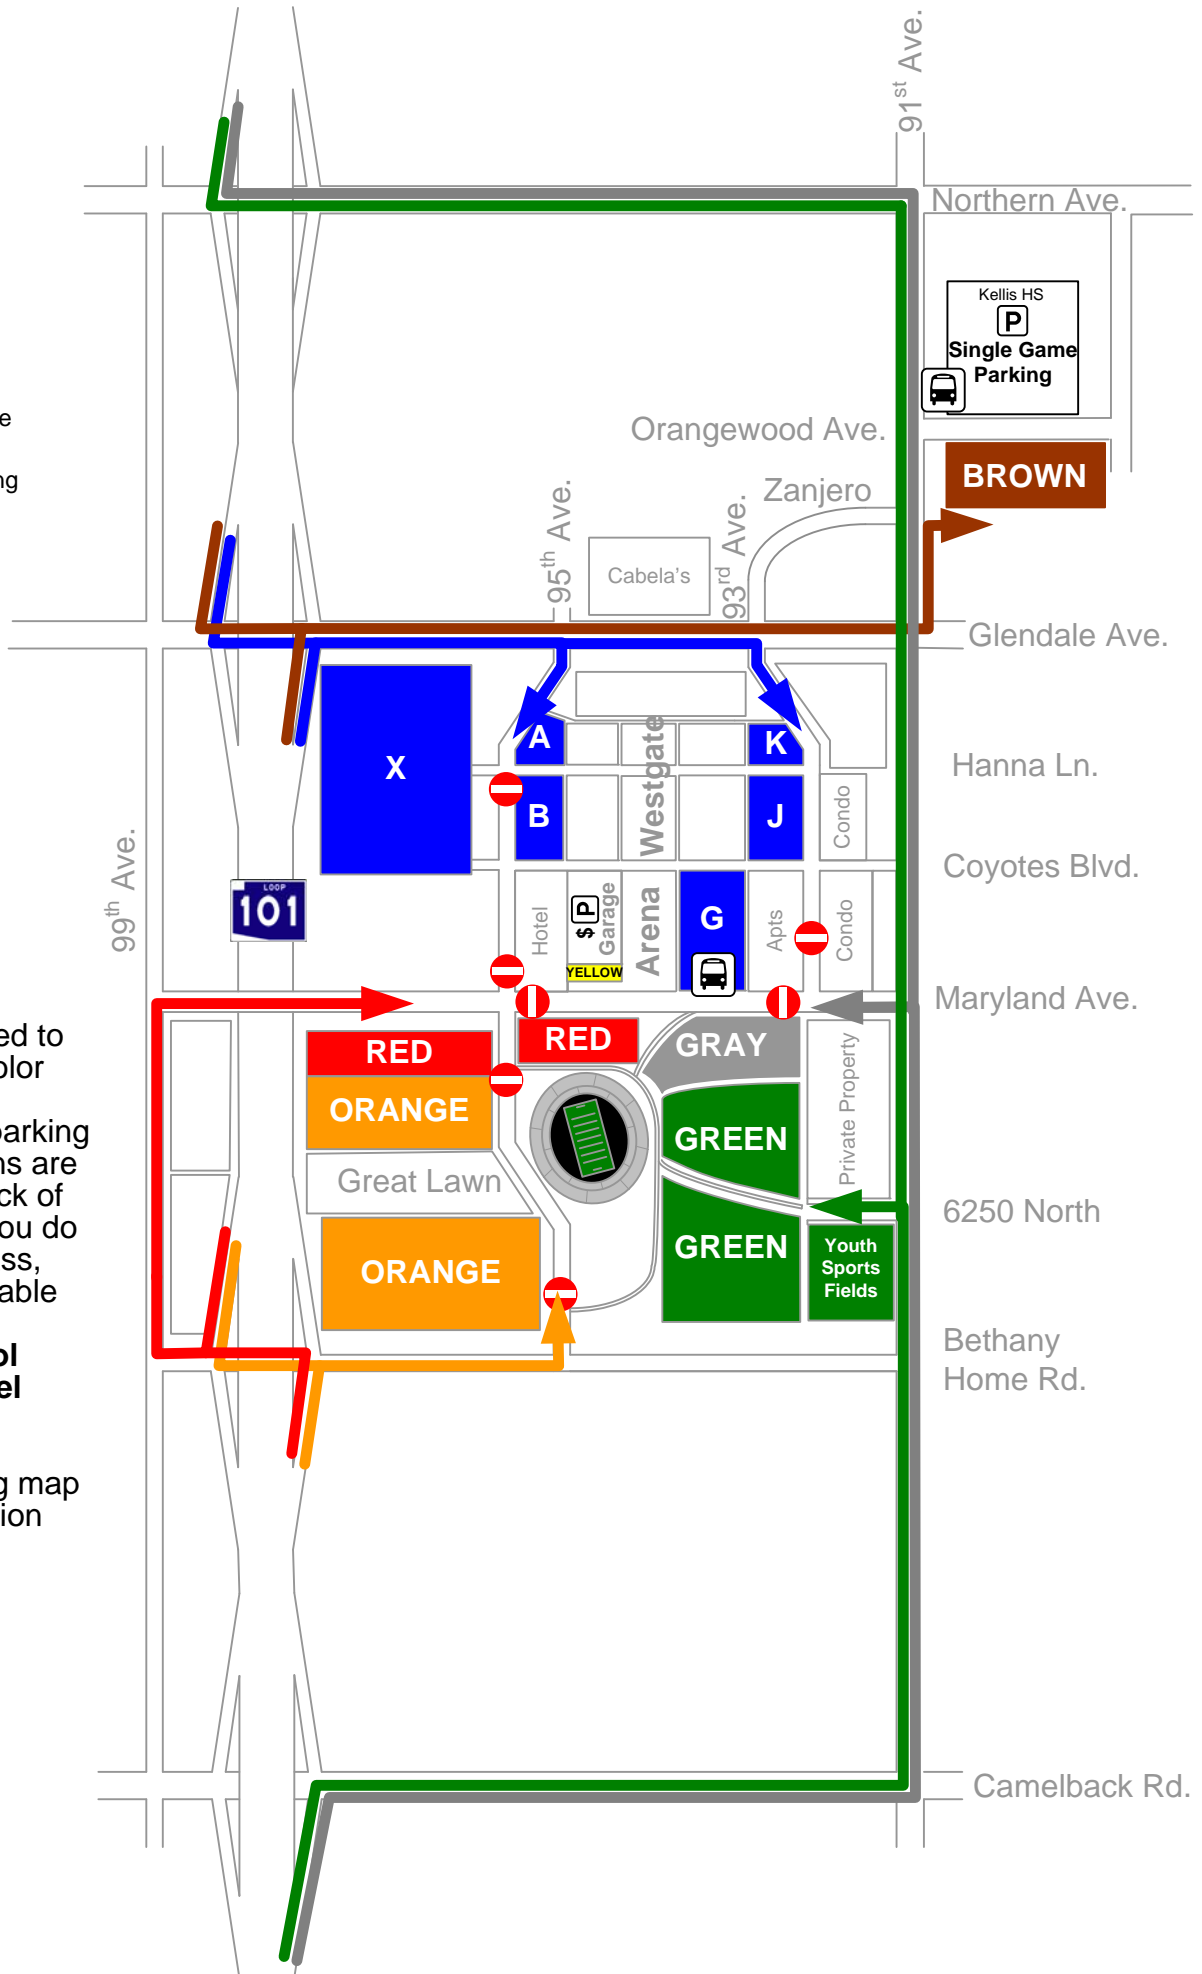

-  Road Closed or Restricted
-  Spectator Shuttle
-  Non-pass Parking
-  Parking Fee

Guests are encouraged to travel along the the color coded route that corresponds to their parking pass. These directions are also shown on the back of the parking pass. If you do not have a parking pass, public parking is available in two locations:

1. **Kellis High School**
2. **Renaissance Hotel Parking Garage**

See the public parking map for additional information and directions.