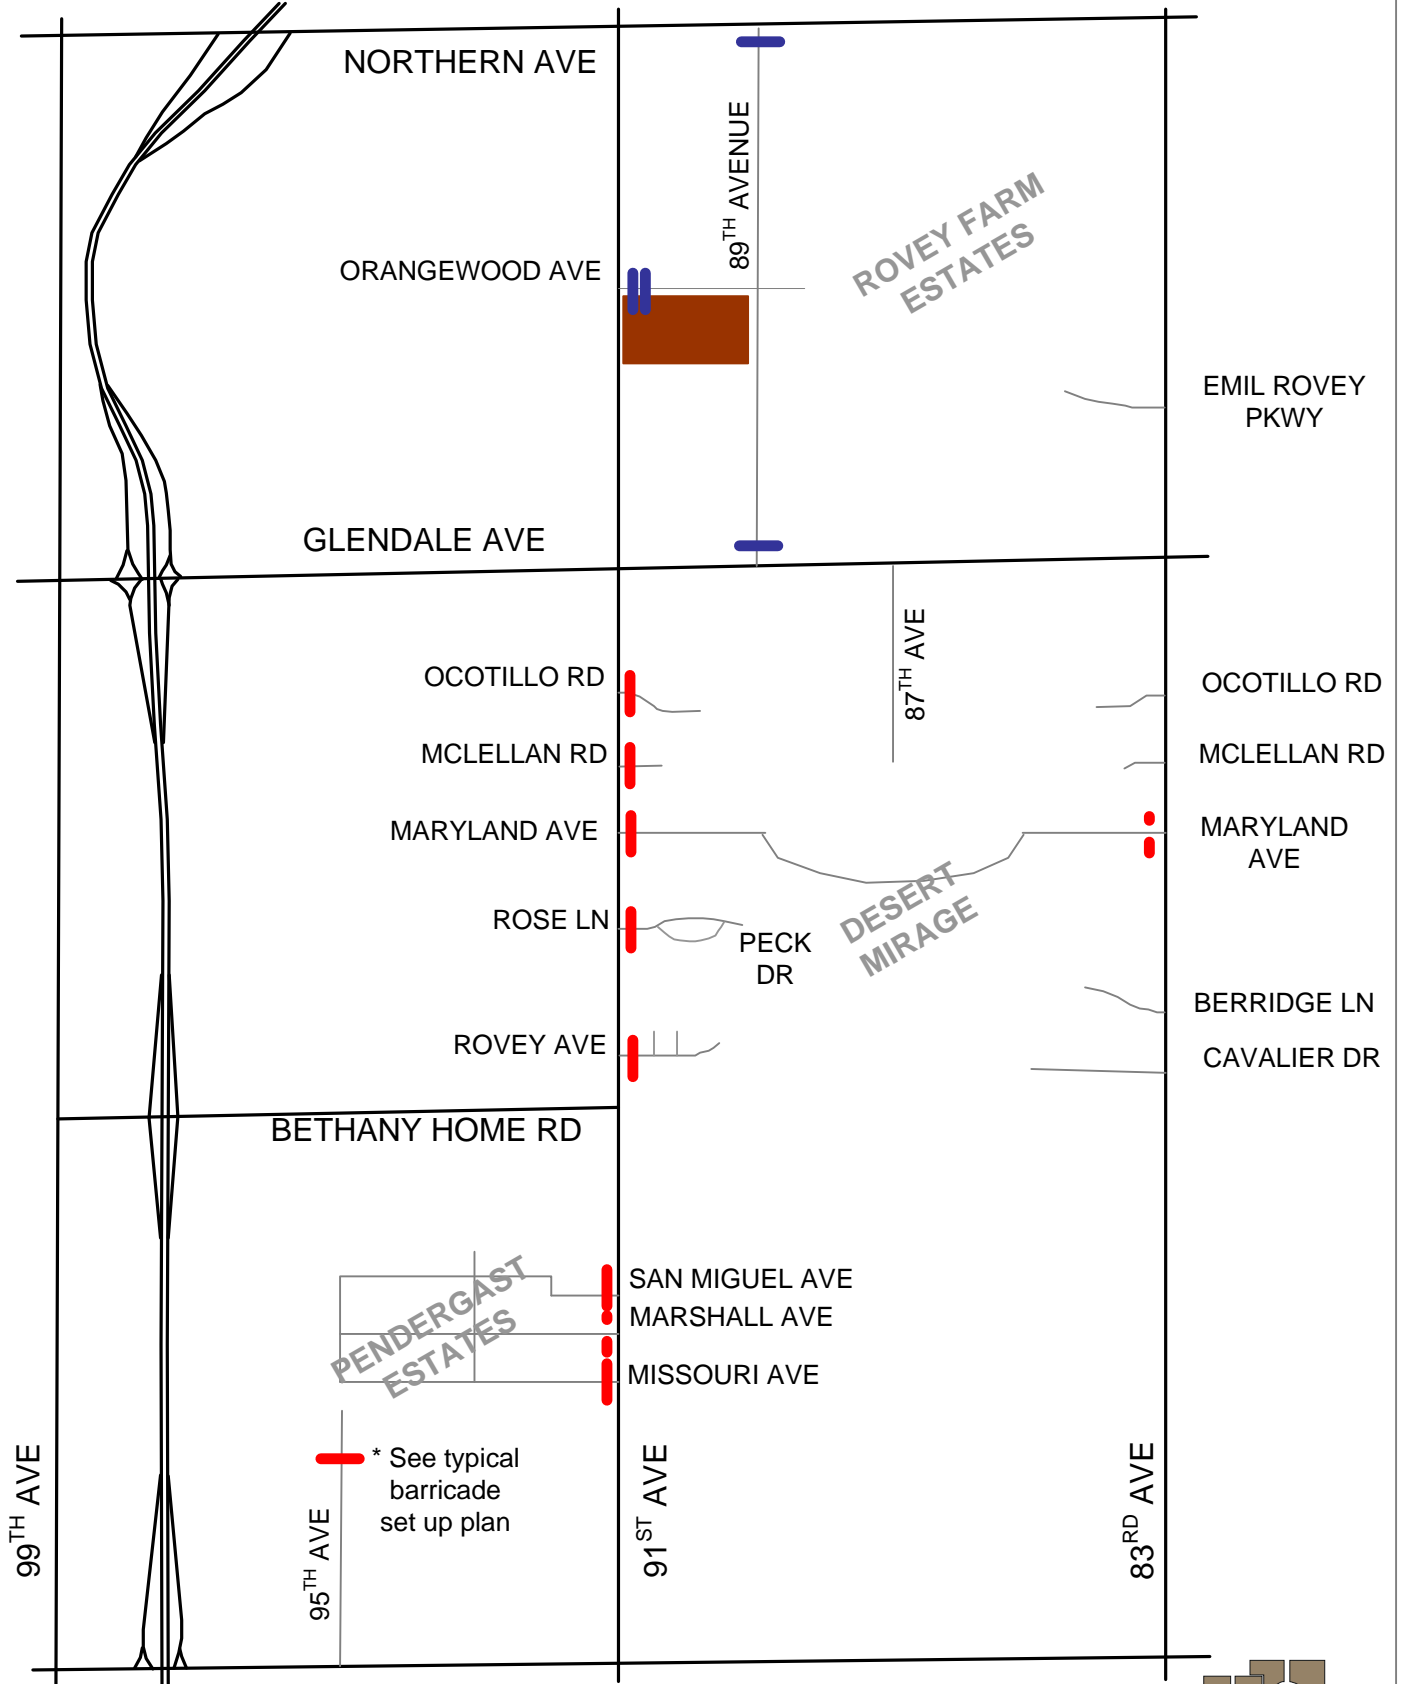

● Neighborhood protection location – visitor access      | Neighborhood protection location – resident access only  
|| Road closed for shuttle operations      Neighborhood protection locations shown in **blue** are only in effect when the Brown Lot is in use.

| \* See typical barricade set up plan

# NEIGHBORHOOD PROTECTION PLAN – PREGAME

2008-2009  
 July 2008

 Neighborhood protection location – visitor access	 Neighborhood protection location – resident access only
 Road closed for shuttle operations	Neighborhood protection locations shown in <b>blue</b> are only in effect when the Brown Lot is in use.