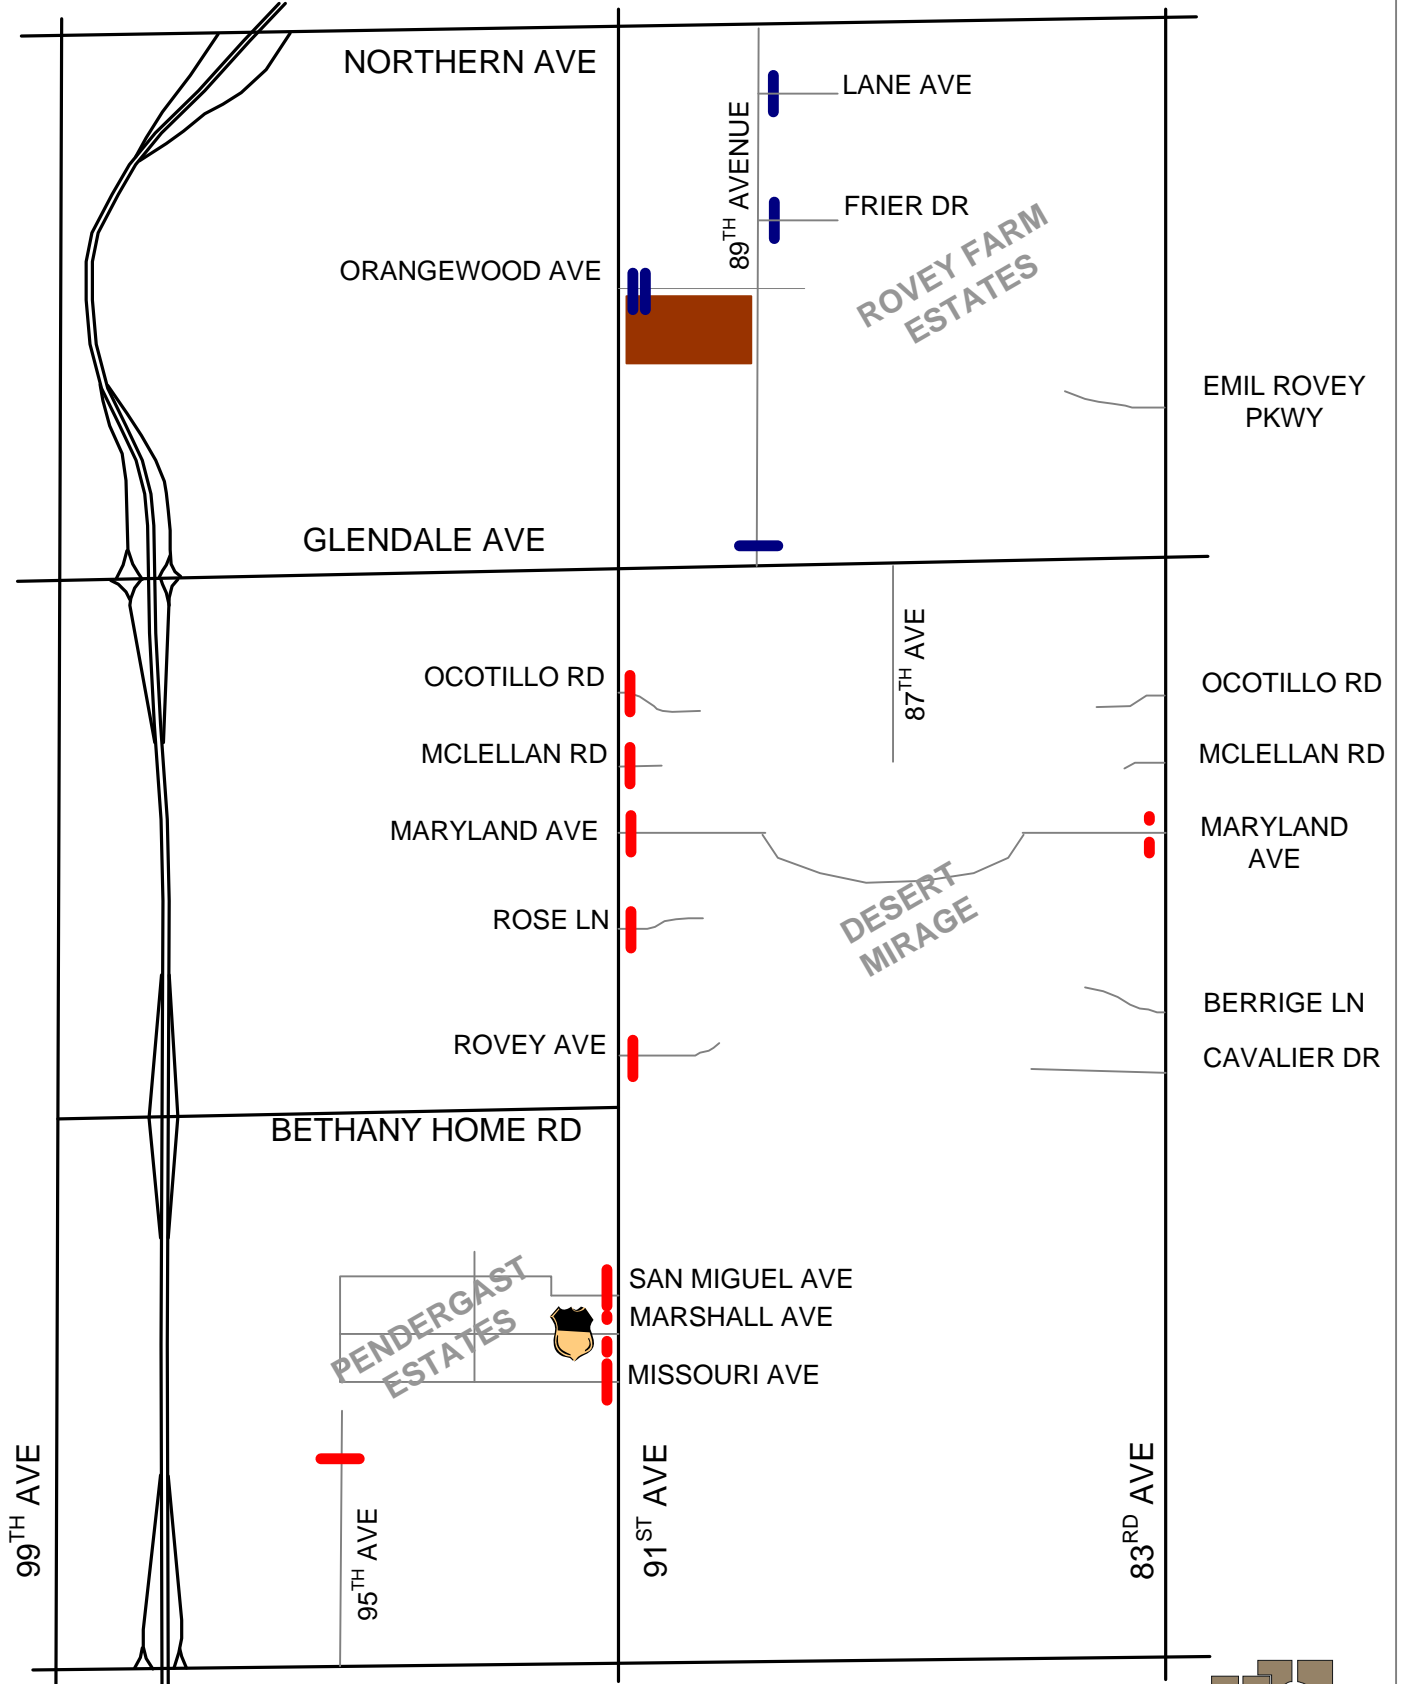

● Neighborhood protection location – visitor access      | Neighborhood protection location – resident access only  
|| Road closed for shuttle operations      Neighborhood protection locations shown in **blue** are only in effect when the Brown Lot is in use.

| \* See typical barricade set up plan

# NEIGHBORHOOD PROTECTION PLAN – PREGAME

2008-2009  
 July 2008

 Neighborhood protection location – visitor access	 Neighborhood protection location – resident access only
 Road closed for shuttle operations	Neighborhood protection locations shown in <b>blue</b> are only in effect when the Brown Lot is in use.