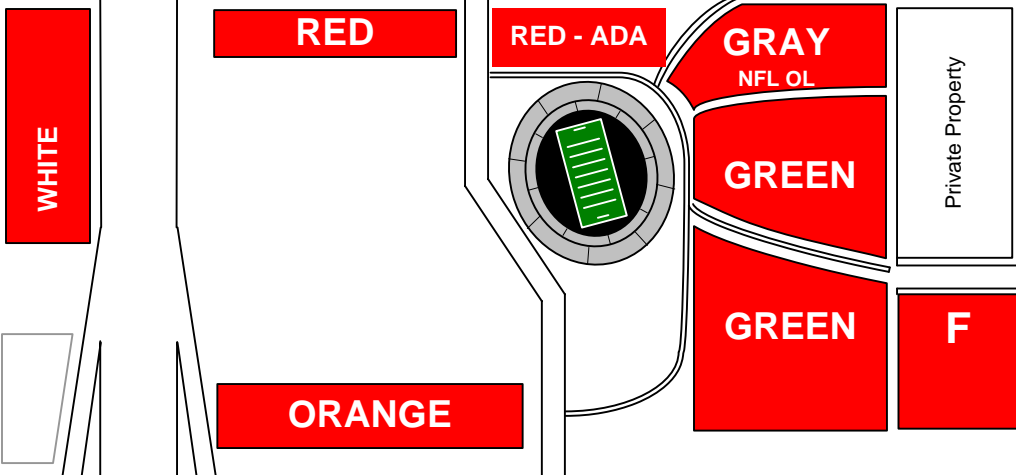

6250 North

Bethany Home Rd.

Super Bowl Game Day Parking

2/3/08

Rev. 1/23/08