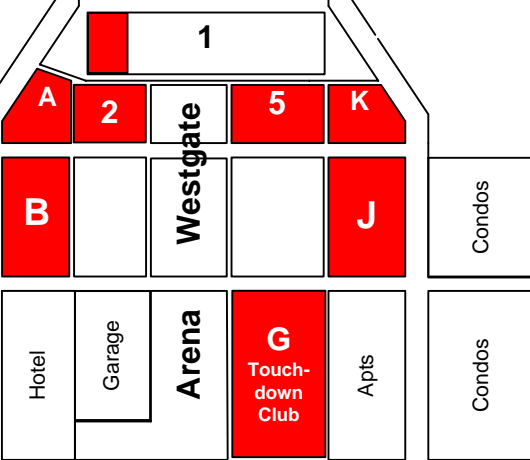

Not to Scale

**Permit Parking**  
Visit:  
<http://sbxlii.clickandpark.com>  
For availability

**Overflow Parking**  
(Cash Only)

Pick-up/Drop-off  
(Taxis Only)

**ADA** Disabled Parking

**CASH**

**CASH**

Orangewood Ave.

Zanjero

95<sup>th</sup> Ave.

Cabela's

93<sup>rd</sup> Ave.

91<sup>st</sup> Ave.

Glendale Ave.

99<sup>th</sup> Ave.

Lot X

Hanna Ln.

Coyotes Blvd.

Maryland Ave.

6250 North

Bethany Home Rd.